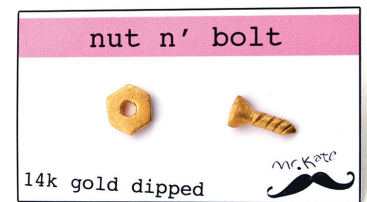

cereal. ring. large.
#057s sterling silver
#057gv gold vermeil
#057br black gold

screw you. necklace.
#071s sterling silver 16"
#071s18 sterling silver 18"
#071br black silver 18"
*portion donated to charity

nut. ring. large.
#003s sterling silver
#003gv 14k gold vermeil

cereal. necklace. chain.
#070s sterling silver on chain
#070bs black silver on chain
*portion donated to charity

screw you. necklace.
#071y 14k yellow gold 16"
#071w 14k white gold 16"
#071rg 14k rose gold 18"
*portion donated to charity

nut n' bolt. stud earring.
#011s sterling silver
#011gv gold vermeil
#011br black gold

cereal. necklace. precious
#070y #070w #070rg 14k yellow, white or rose gold on chain
*portion donated to charity

bolt. necklace. 34" chain
#033bgun brass on gunmetal
#033bs black silver on rhodium

nuts 4 bows. etc. chain. long
chain worn as necklace, wrap bracelet, etc. brown cotton. color cotton available. #059005s silver

cereal. necklace. color.

#070pc plates over brass on color hemp/cotton. rose, yellow, black or white gold on turq, pink, green or yellow. *portion donated